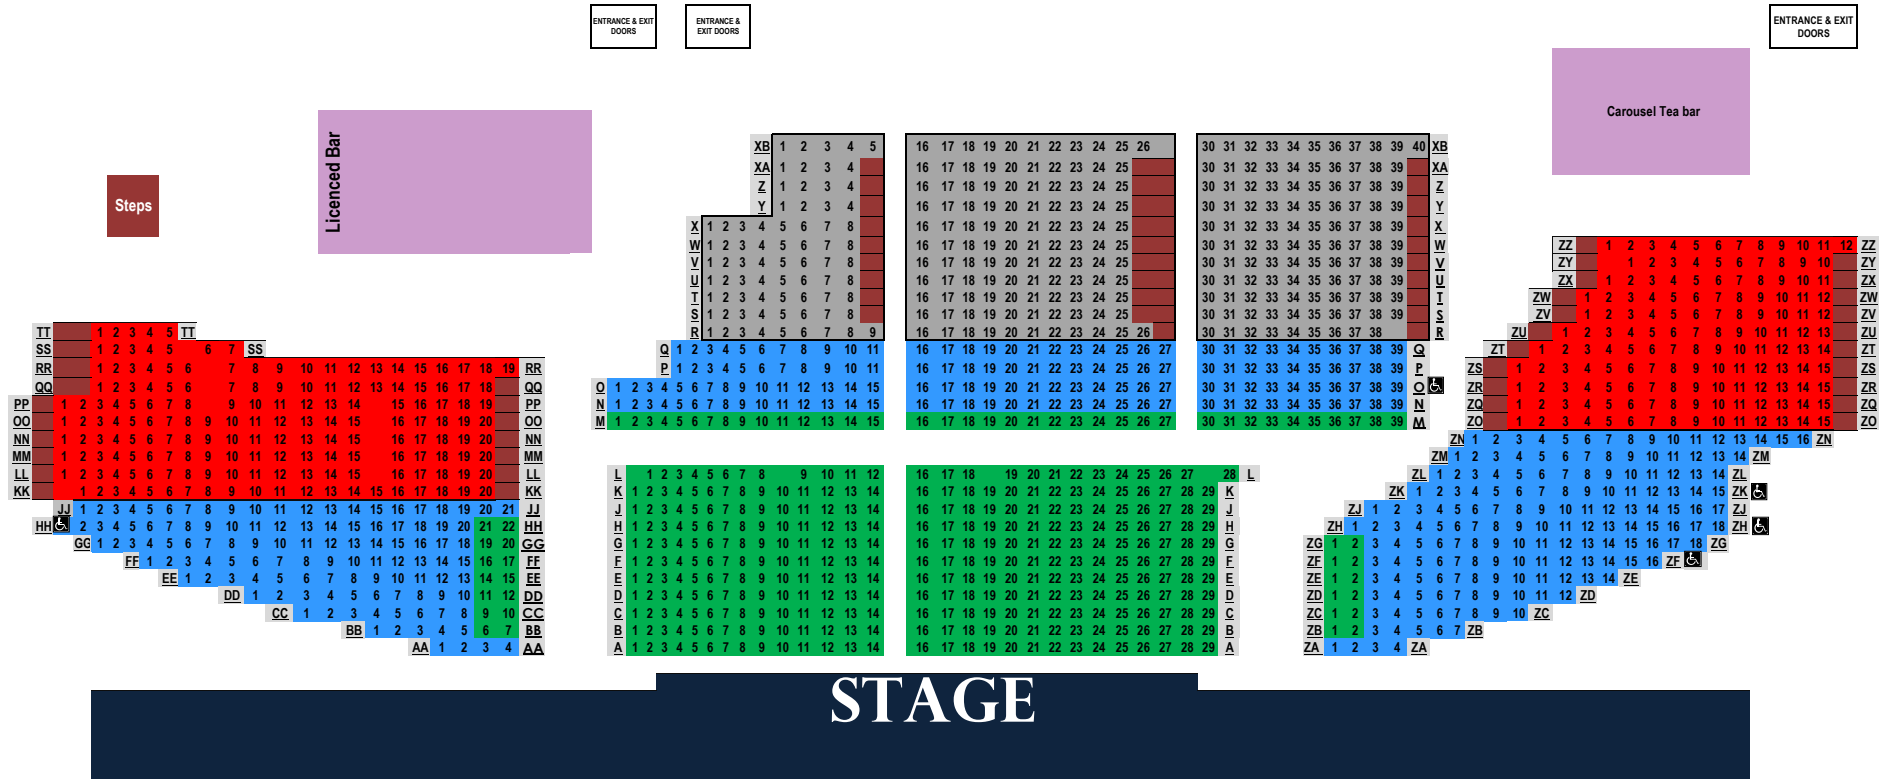

## Ticket Prices 2023/2024

CENTRAL SEATING AREA  
 RAISED CENTRAL SEATING AREA  
 RAISED SEATING ON SIDES  
 SEATING ON SIDES  
 WHEELCHAIR SPACE ♿

**Week day afternoons**

Green	£54.00 (Party rate £52.00)
Red	£53.00 (Party rate £51.00)
Blue	£50.00 (Party rate £48.00)
Yellow	£47.00 (Party rate £45.00)

♿ Same price as adjacent seat

**Weekends, including Friday evenings**

Green	£57.00 (Party rate £55.00)
Red	£56.00 (Party rate £54.00)
Blue	£53.00 (Party rate £51.00)
Yellow	£50.00 (Party rate £48.00)

♿ Same price as adjacent seat

**Week day evenings**

Green	£50.00 (Party rate £48.00)
Red	£49.00 (Party rate £47.00)
Blue	£46.00 (Party rate £44.00)
Yellow	£43.00 (Party rate £41.00)

♿ Same price as adjacent seat

\* Tickets on the 22nd and 23rd December are in the weekend price bracket \*

Tickets are subject to an additional £2 transaction fee.

***This seating plan is not to scale***