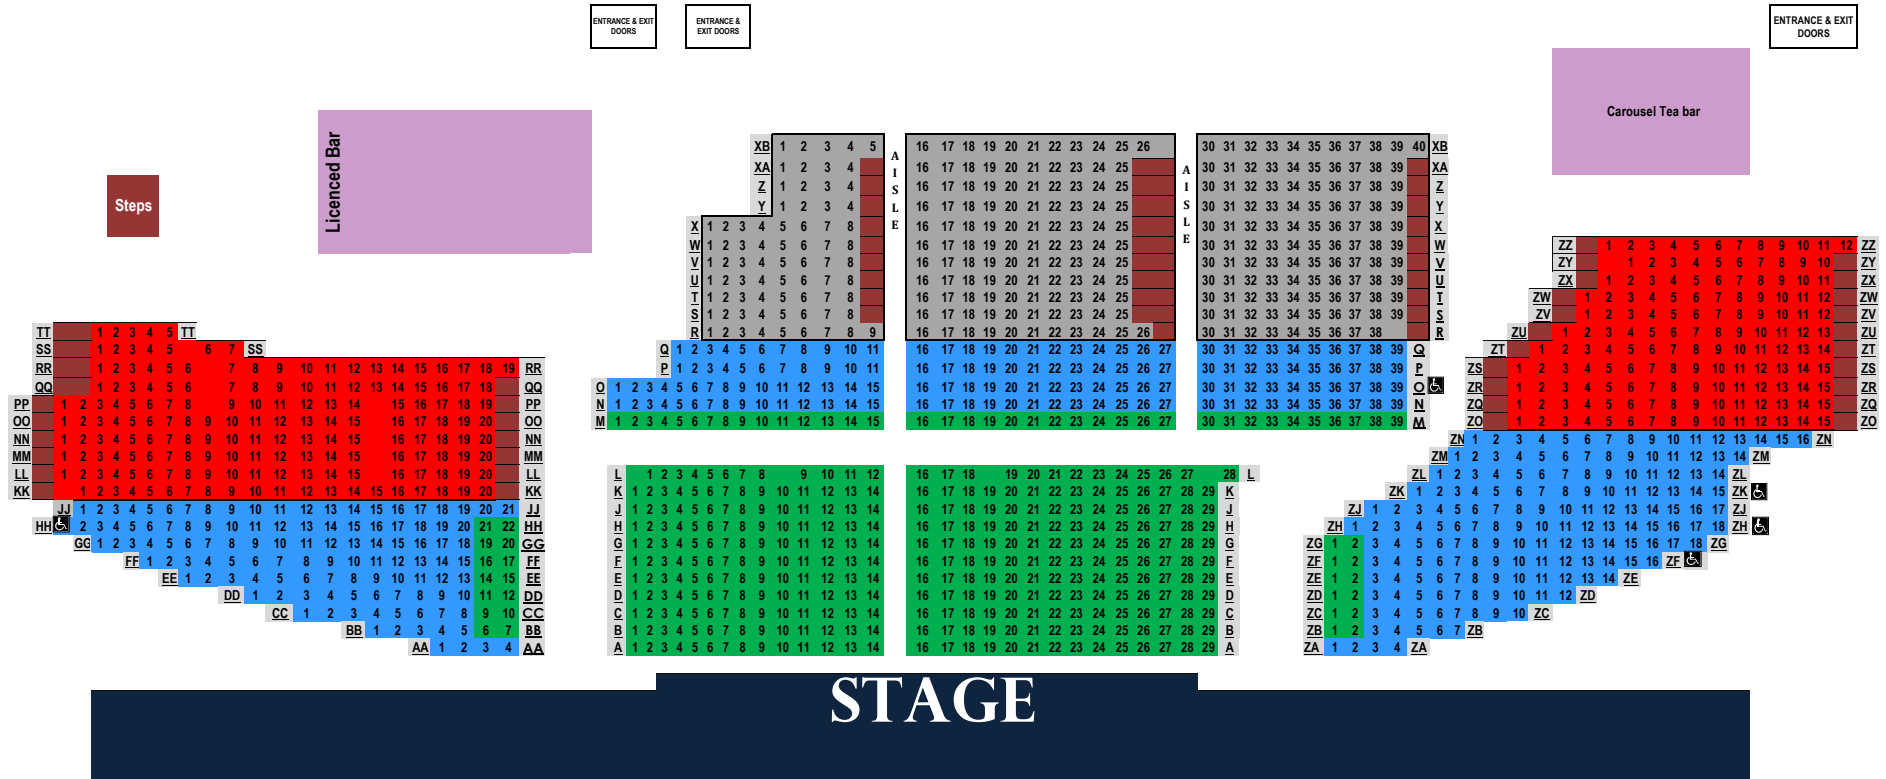

## Ticket Prices 2023

CENTRAL DELUXE SEATING AREA  
CENTRAL RAISED SEATING AREA  
RAISED SEATING ON SIDES  
STANDARD SEATING  
WHEELCHAIR SPACE ♿

Week day afternoons	
<span style="background-color: #00FF00; width: 15px; height: 10px; display: inline-block;"></span>	£54.00 (Party rate £52.00)
<span style="background-color: #FF0000; width: 15px; height: 10px; display: inline-block;"></span>	£53.00 (Party rate £51.00)
<span style="background-color: #0000FF; width: 15px; height: 10px; display: inline-block;"></span>	£50.00 (Party rate £48.00)
<span style="background-color: #0000FF; width: 15px; height: 10px; display: inline-block;"></span>	£47.00 (Party rate £45.00)

♿ Same price as adjacent seat

Weekends, including Friday evenings	
<span style="background-color: #00FF00; width: 15px; height: 10px; display: inline-block;"></span>	£57.00 (Party rate £55.00)
<span style="background-color: #FF0000; width: 15px; height: 10px; display: inline-block;"></span>	£56.00 (Party rate £54.00)
<span style="background-color: #0000FF; width: 15px; height: 10px; display: inline-block;"></span>	£53.00 (Party rate £51.00)
<span style="background-color: #0000FF; width: 15px; height: 10px; display: inline-block;"></span>	£50.00 (Party rate £48.00)

♿ Same price as adjacent seat

\* Tickets on the 22nd and 23rd December are in the weekend price bracket \*

Tickets are subject to an additional £2 transaction fee.

**This seating plan is not to scale**

Steps