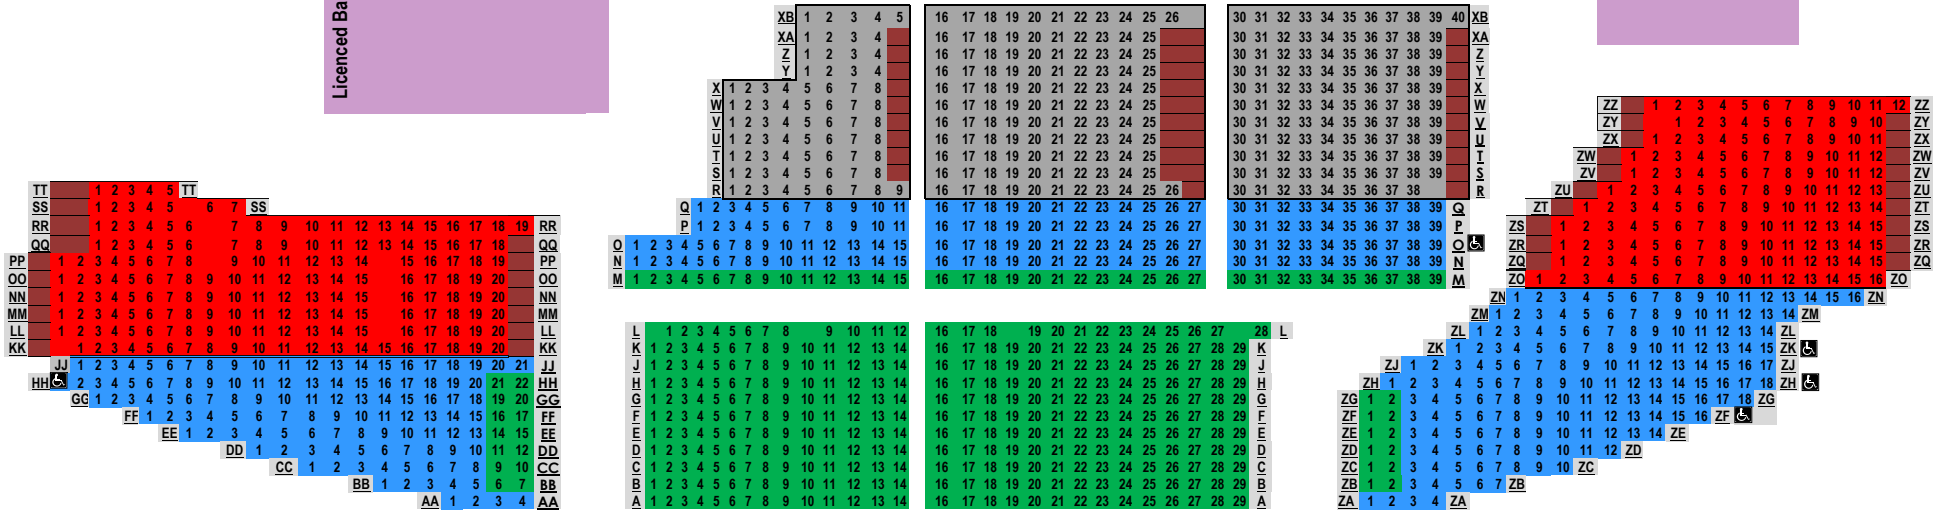

Seating Plan for Thursford Christmas Spectacular 2022

ENTRANCE & EXIT DOORS

ENTRANCE & EXIT DOORS

ENTRANCE & EXIT DOORS

Licensed Bar

Carousel Tea bar

STAGE

Ticket Prices 2022

- CENTRAL DELUXE SEATING AREA
- CENTRAL RAISED SEATING AREA
- RAISED SEATING ON SIDES
- STANDARD SEATING
- WHEELCHAIR SPACE ♿

Week day afternoons	
 	£52.00 (Party rate £50.00)
 	£52.00 (Party rate £50.00)
 	£48.00 (Party rate £46.00)
 	£45.00 (Party rate £43.00)

♿ Same price as adjacent seat

♿ Same price as adjacent seat

♿ Same price as adjacent seat

** Tickets on the 22nd and 23rd December are in the weekend price bracket **

Tickets are subject to an additional £1.50 transaction fee.
This seating plan is not to scale