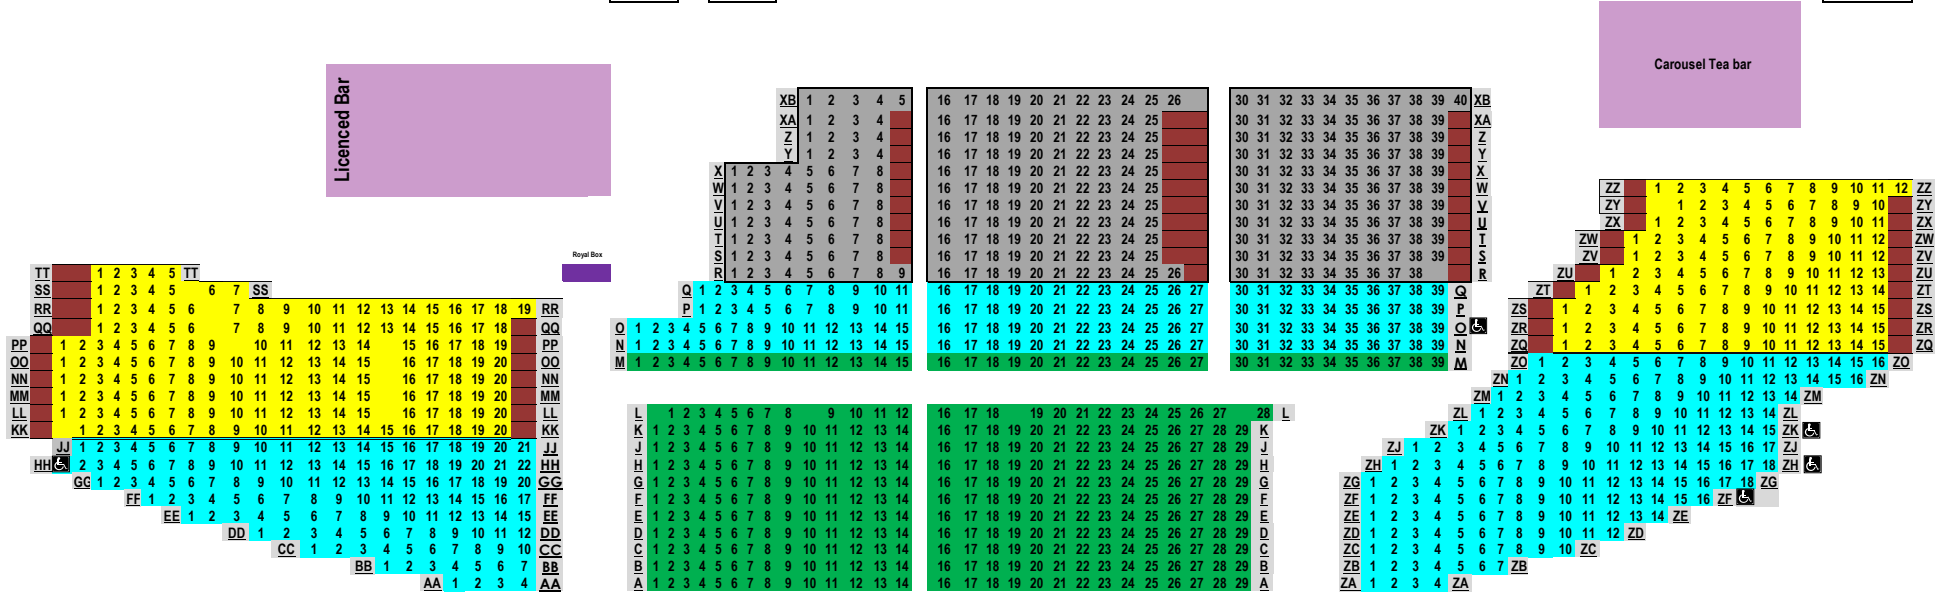

# Seating Plan for Thursford Christmas Spectacular 2019

ENTRANCE & EXIT DOORS

ENTRANCE & EXIT DOORS

ENTRANCE & EXIT DOORS

## STAGE

### Ticket Prices 2019

- DELUXE SEATING AREA (ROWS A-M)
- CENTRAL RAISED SEATING AREA (ROWS R-XB)
- RAISED SEATING ON SIDES (ROWS KK-TT)/(ROWS ZQ-ZZ)
- STANDARD SEATING (ROWS N-Q) (ROWS AA-JJ/ZA-ZO)
- WHEELCHAIR SPACE

*This seating plan is not to scale*

Steps