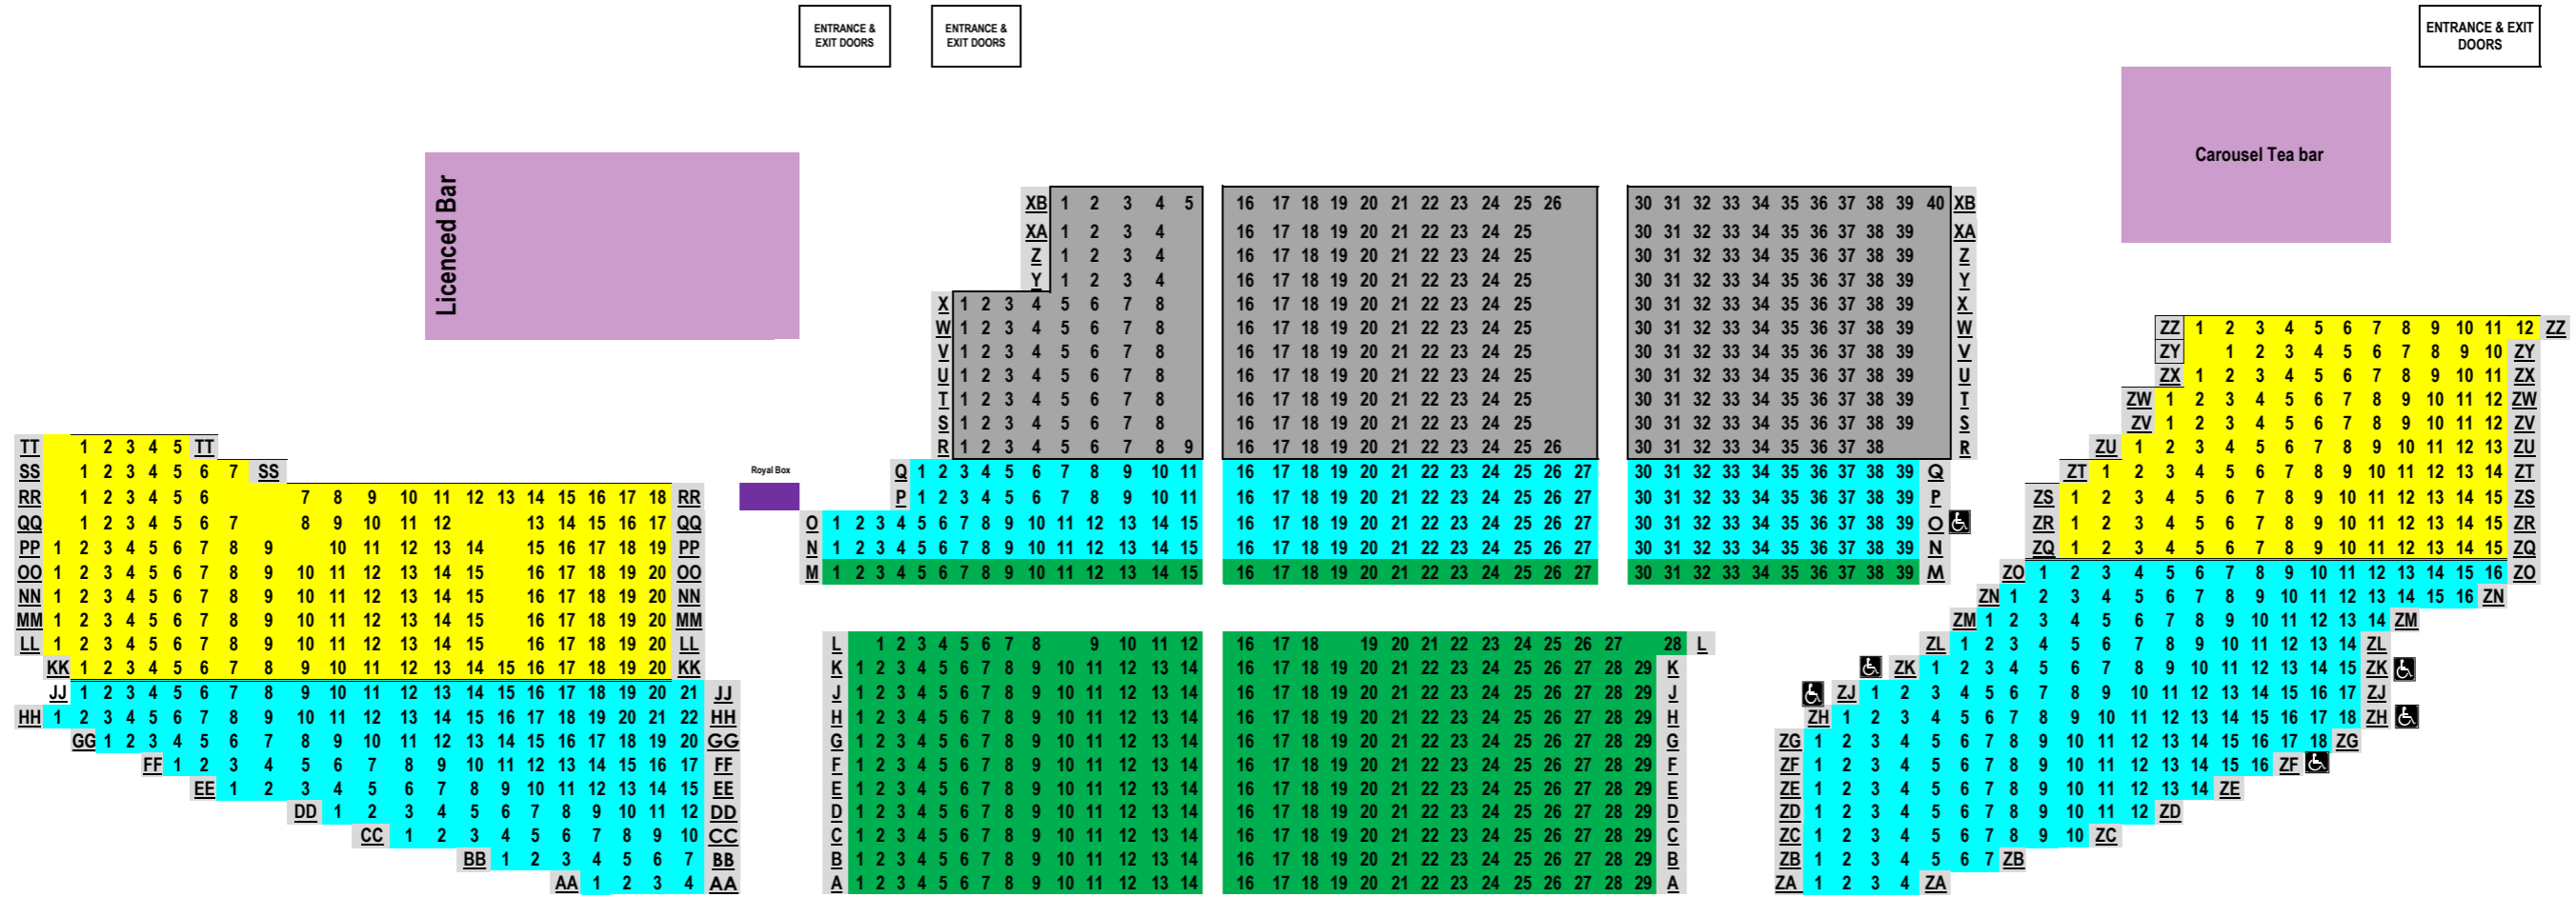

Seating Plan for Thursford Christmas Spectacular 2018

STAGE

Ticket Prices 2018

- DELUXE SEATING AREA (ROWS A-M)
- DELUXE RAISED SEATING AREA (ROWS R-XB)
- RAISED SEATING ON SIDES (ROWS KK-TT)/(ROWS ZQ-ZZ)
- STANDARD SEATING (ROWS N-Q) (ROWS AA-JJ/ZA-ZO)
- WHEELCHAIR SPACE

Week day afternoons

- £45.00 (Party rate £43.50)
- £45.00 (Party rate £43.50)
- £41.00 (Party rate £39.50)
- £38.00 (Party rate £36.50)
- Same price as adjacent seat

Weekend afternoons and Friday and Saturday evenings

- £47.00 (Party rate £45.50)
- £47.00 (Party rate £45.50)
- £43.00 (Party rate £41.50)
- £40.00 (Party rate £38.50)
- Same price as adjacent seat

Week day and Sunday evenings

- £43.00 (Party rate £41.50)
- £43.00 (Party rate £41.50)
- £40.00 (Party rate £38.50)
- £37.00 (Party rate £35.50)
- Same price as adjacent seat

Tickets are subject to an additional £1.50 postage charge.

This seating plan is not to scale