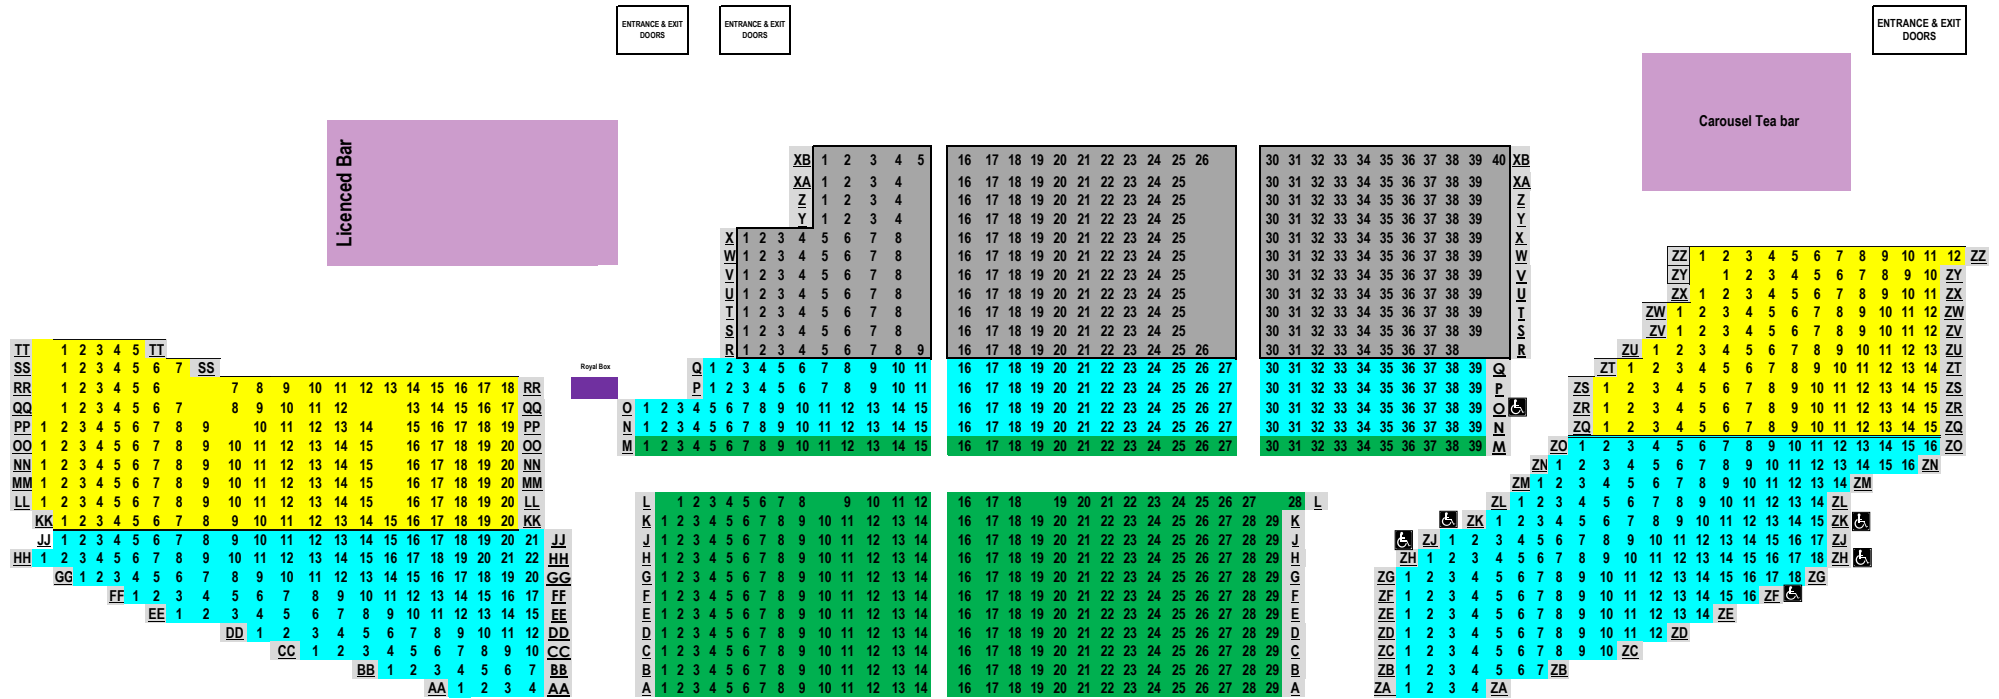

Seating Plan for Thursford Christmas Spectacular 2018

STAGE

Ticket Prices 2018

- DELUXE SEATING AREA (ROWS A-M)
- DELUXE RAISED SEATING AREA (ROWS R-XB)
- RAISED SEATING ON SIDES (ROWS KK-TT)/(ROWS ZQ-ZZ)
- STANDARD SEATING (ROWS N-Q) (ROWS ZA-ZO)
- WHEELCHAIR SPACE

Week day afternoons

- £45.00 (Party rate £43.50)
- £45.00 (Party rate £43.50)
- £41.00 (Party rate £39.50)
- £38.00 (Party rate £36.50)
- Same price as adjacent seat

Weekend afternoons and Friday and Saturday evenings

- £47.00 (Party rate £45.50)
- £47.00 (Party rate £45.50)
- £43.00 (Party rate £41.50)
- £40.00 (Party rate £38.50)
- Same price as adjacent seat

Week day and Sunday evenings

- £43.00 (Party rate £41.50)
- £43.00 (Party rate £41.50)
- £40.00 (Party rate £38.50)
- £37.00 (Party rate £35.50)
- Same price as adjacent seat

Tickets are subject to an additional £1.50 postage charge.

This seating plan is not to scale