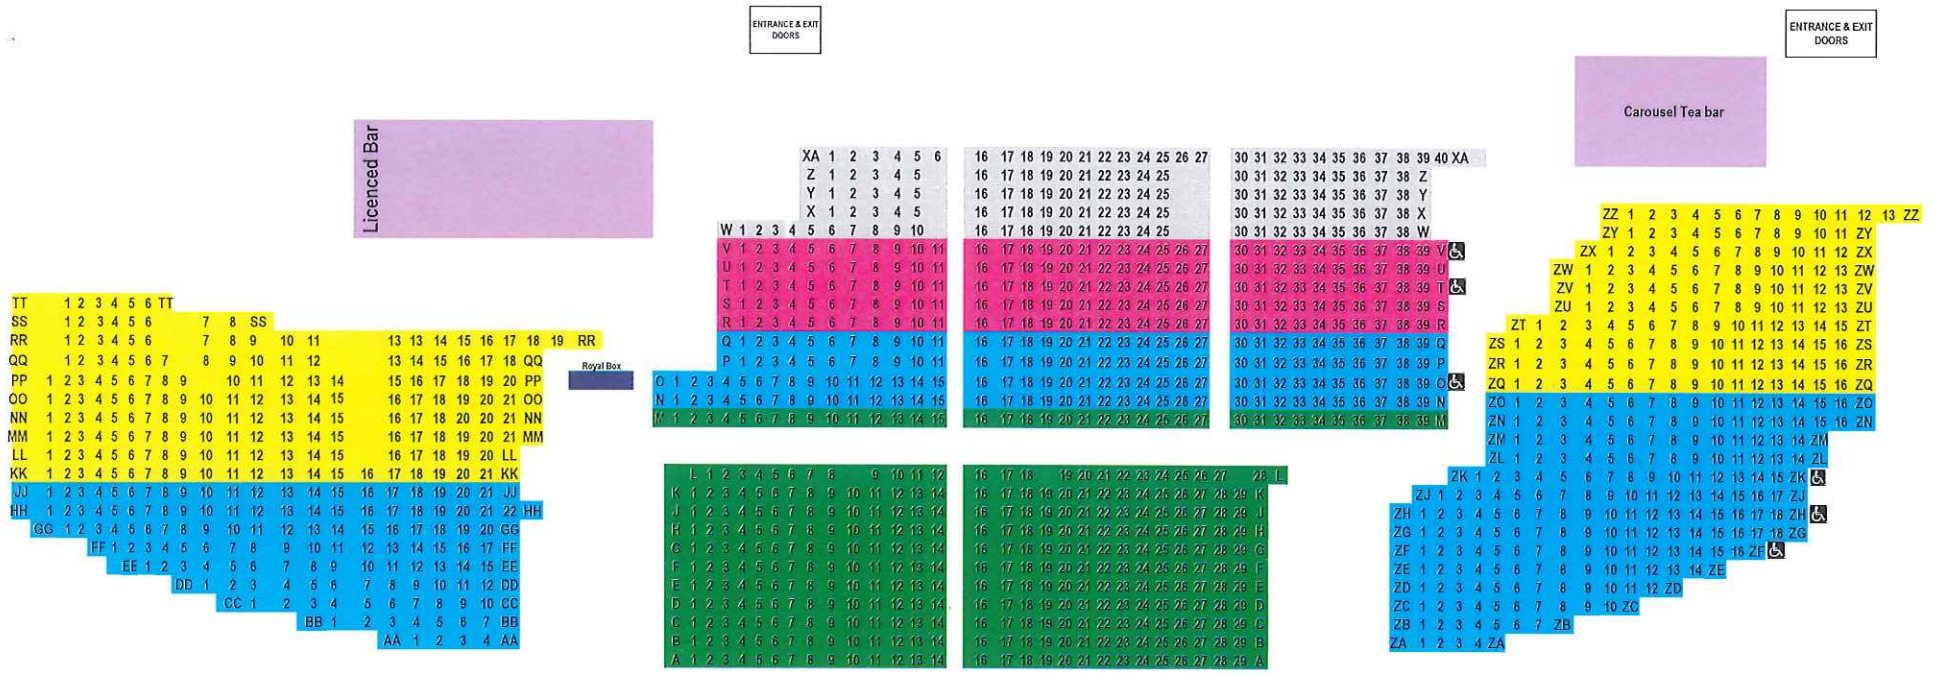

Seating Plan for Thursford Christmas Spectacular 2017

STAGE

Ticket Prices 2017

- DELUXE SEATING AREA (ROWS A-M)
- RAISED SEATING IN CENTRE (ROWS W-XA)
- RAISED SEATING ON SIDES (ROWS KK-TT)/(ROWS ZQ-ZZ)
- STANDARD SEATING (ROWS AA-JJ)/(ROWS N-Q)/(ROWS ZA-ZO)
- STANDARD SEATING (ROWS R-V)
- WHEELCHAIR SPACE

- Week day afternoons**
- £42.00 (Party rate £40.50)
 - £42.00 (Party rate £40.50)
 - £39.00 (Party rate £37.50)
 - £36.00 (Party rate £34.50)
 - £32.00 (Party rate £30.50)
 - Same price as adjacent seat

- Weekend afternoons and Friday and Saturday evenings**
- £44.00 (Party rate £42.50)
 - £44.00 (Party rate £42.50)
 - £41.00 (Party rate £39.50)
 - £38.00 (Party rate £36.50)
 - £34.00 (Party rate £32.50)
 - Same price as adjacent seat

- Week day and Sunday evenings**
- £41.00 (Party rate £39.50)
 - £41.00 (Party rate £39.50)
 - £38.00 (Party rate £36.50)
 - £35.00 (Party rate £33.50)
 - £31.00 (Party rate £29.50)
 - Same price as adjacent seat